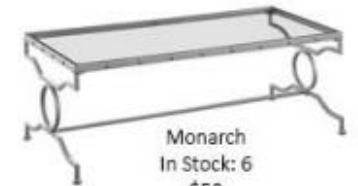

Mahogany/Glass  
In Stock: 2  
\$50

Bronstein Coffee  
In Stock: 4  
\$50

Sayer  
In Stock: 2  
\$50

White Round  
In Stock: 2  
\$50

Monarch  
In Stock: 6  
\$50

Concrete Console  
52"W x 14"D x 30"H  
In Stock: 4  
\$100