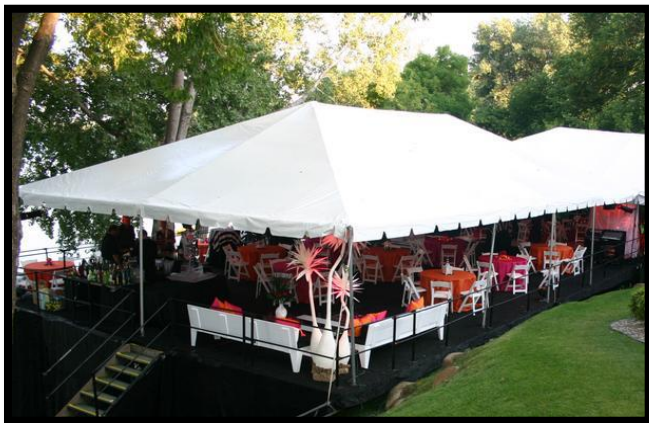

exceeding expectations

Party Tent Packages

Rope & Pole Tents

Rope & pole tents are the most cost effective way to provide cover for your party or event. These tents have center poles and must be staked into the ground. Each tent has rope lines that extend out approximately 6' around the perimeter of the tent.

Frame Tents

Frame tents are self-supporting units that can be set on grass and most other surfaces, staking is normally required. This is the perfect tent style to put up right in front of the garage.

Packages Include

Tents
Guest Tables
Serving Tables
Chairs
Linen Tablecloths

Upgrade Options

Decor
Tent Accessories
Catering Equipment
Dance Floor
And more!

Customer Installed Small Tent Packages

Package A Seats 16 Guests

15 x 15 or 16x 16 Rope & Pole Tent

Package B Seats 32 Guests

20 x 20 Rope & Pole Tent

Grass Surface Only

- 1 Rope & Pole Tent
- 2 8' Rectangle Tables
- 4 60" Round Tables
- 32 White Chrome Folding Chairs
- 4 90" Round Linens *any Color*
- 2 60"x 120" Linens *any Color*